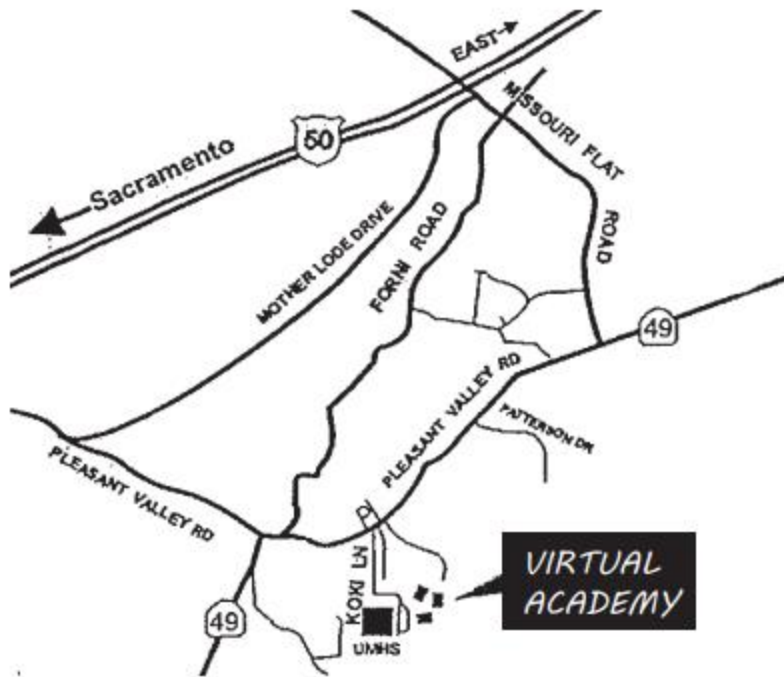

DIRECTIONS

Take Missouri Flat Rd. Exit

To SOUTH about 1.9 miles towards Pleasant Valley Rd. Intersection

Turn RIGHT onto Pleasant Valley Rd. and continue about 1.2 miles

Turn LEFT at Koki Lane and continue straight until you get to Union Mine High School parking lot.

Turn LEFT and continue past the Union Mine High School parking lot to the entrance of Virtual Academy.

Proceed to building marked ROP-E

Central Sierra ROP School of Cosmetology

530-344-8939

press 1 for appointments

All Services Performed By Students

Open for client services

Tuesday-Friday

10:30am to 2:30pm

All chemical services must begin no later than 11am
Tint Touch-Ups must start no later than 12:30pm

Located at Virtual Academy
(just left of Union Mine High School)
6540 Koki Lane, El Dorado, CA 95623
ROP-E